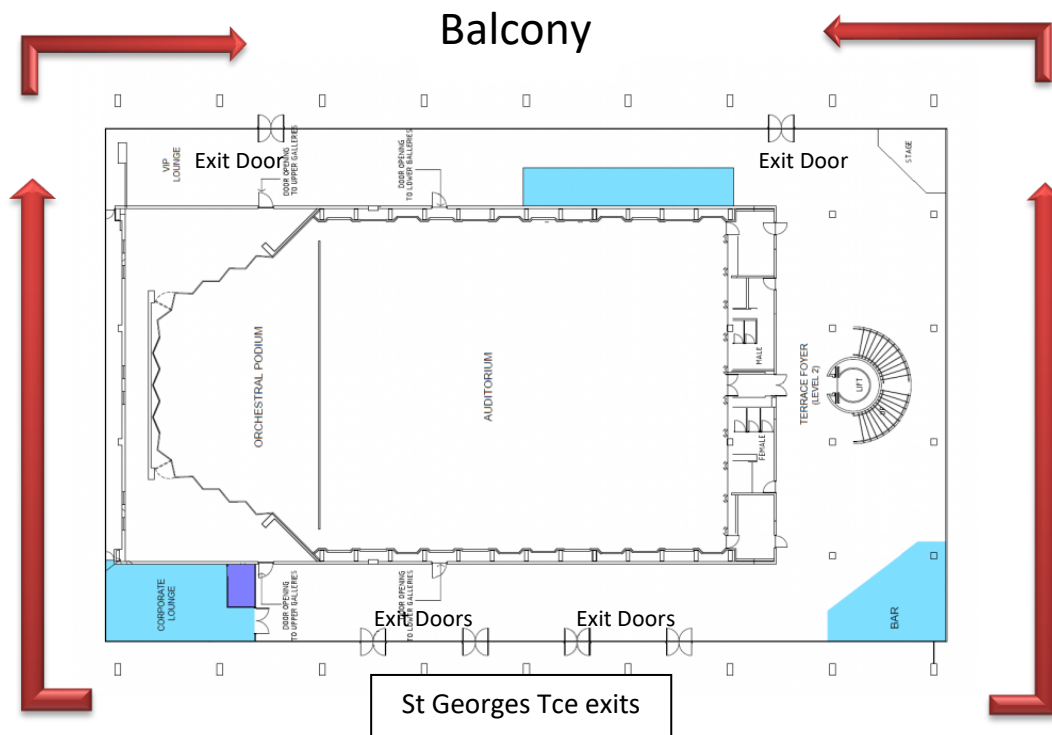

Collection Points For Massed Choir Festival

Location of Exit doors and Student Collection Points.

When collecting students at the end of the concert:

- Parents should exit the Concert Hall foyer.
- Walk up the stairs or ramp and turn right – this leads to the St Georges Tce side of the Concert Hall.
- Parents whose children are to be collected on the Balcony side follow the signs that will direct you around the Concert Hall to the Balcony side.
- All doors will be clearly marked with the schools' names.
- If you need assistance, Concert Hall staff will be outside to help.