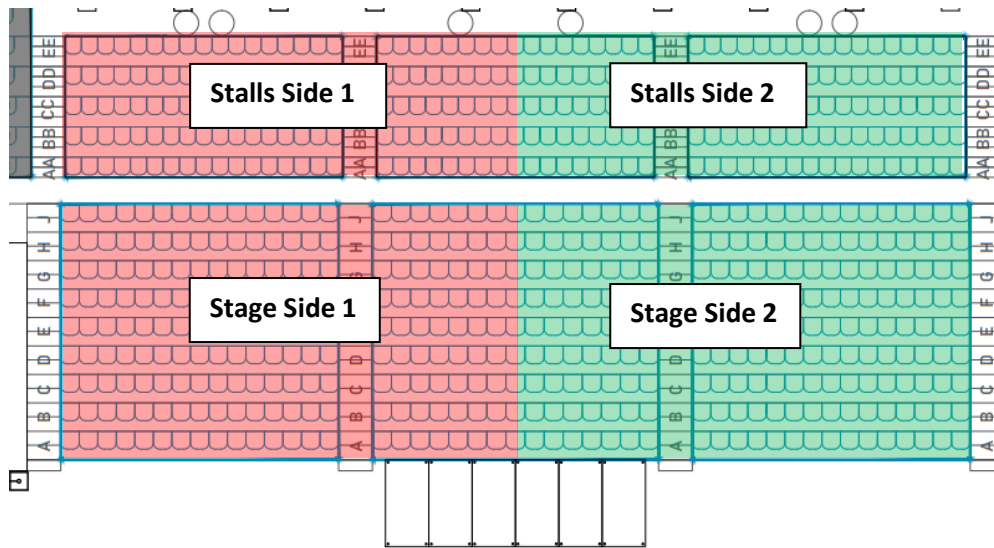

WA MASSED CHOIR FESTIVAL

CONCERT STAGE POSITION FOR SCHOOLS 2024

Concert 1 – Wednesday 30th October

Stalls side 1 Como Samson Redcliffe	Stalls side 2 Kyilla Forrestfield Atwell
Stage side 1 Nedlands Camboon Weld Square	Stage side 2 Shelley Dalmain Wembley

Concert 4 – Monday 4th November

Stalls side 1 Landsdale Gardens Warripendi Hollywood	Stalls side 2 South Ballajura Marri Grove Lake Monger
Stage side 1 Bull Creek Edgewater Malvern Springs	Stage side 2 North Perth East Maddington Helena Valley