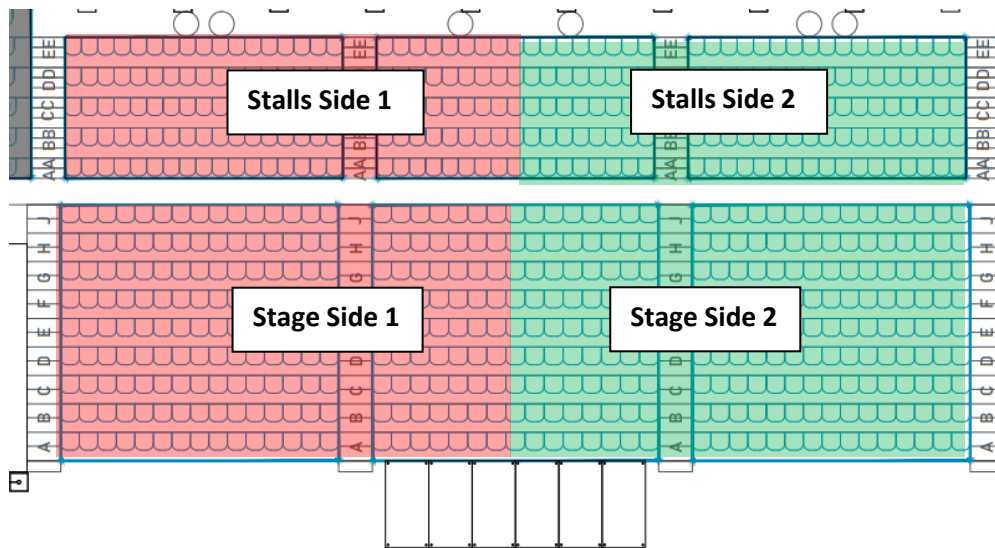

CONCERT STAGE POSITION FOR SCHOOLS 2024

Concert 7 – Thursday 7th November	
Stalls side 1 Booragoon Honeywood East Victoria Park	Stalls side 2 East Wanneroo Kelmscott Tuart Hill
Stage side 1 Hillarys Mount Hawthorn	Stage side 2 Carnaby Rise City Beach North Cottesloe

Concert 8 – Friday 8th November	
Stalls side 1 Dayton Beechboro Greenwood	Stalls side 2 Connolly Fremantle Rosalie
Stage side 1 Bassendean Mt Claremont Morawa Bateman Inglewood	Stage side 2 Aspiri Belmont Eden Hill Gibbs St